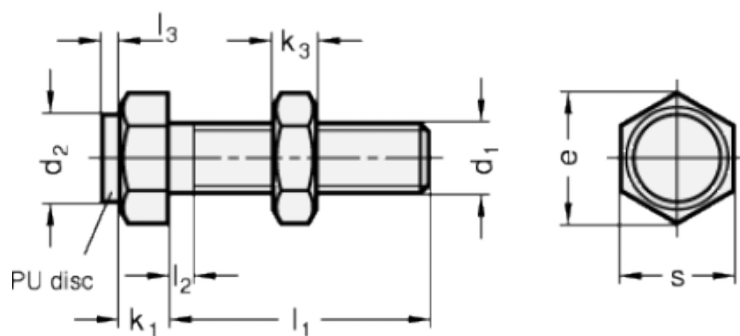

Article number: 20251M440BK

Description: E+G Setting bolt GN 251-M4-40-BK  
with nut

## Measures

Type AK

Type BK

Mounting block GN 412.1

d	= M4	s = 7
e	= 8.1	
K	= -	
k1	= 2.8	
k2	= 2.4	
l1	= 40	
l2 max.	= 2.1	
l3	= 1.5	